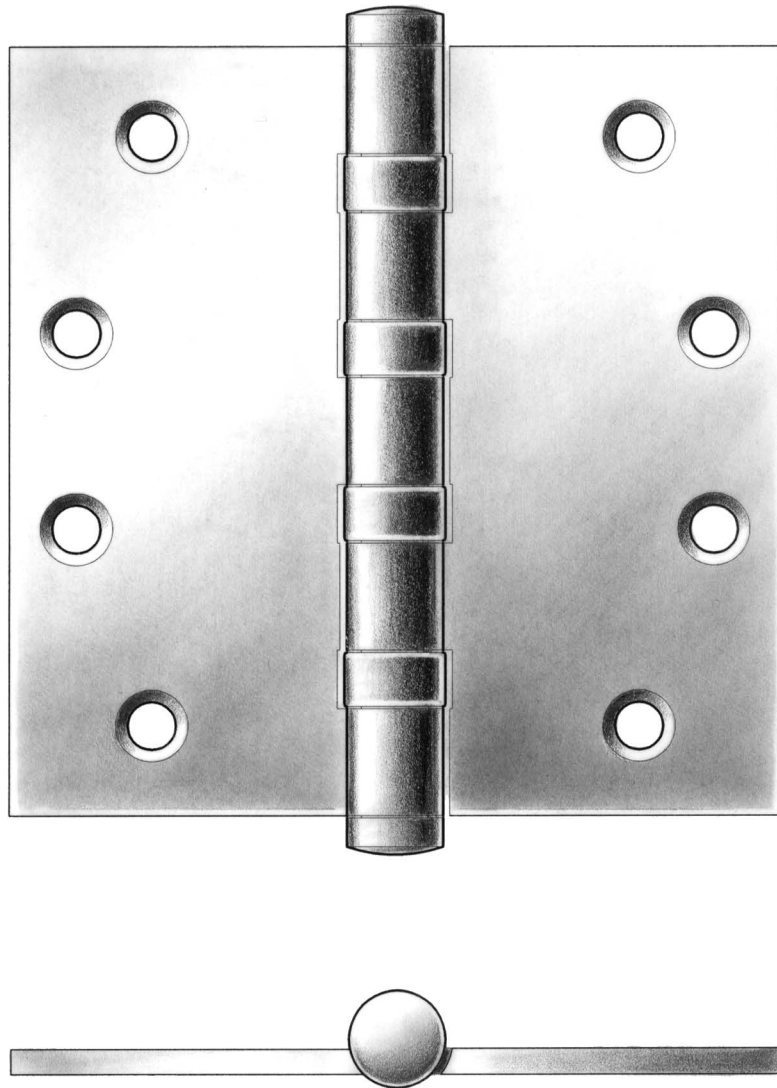

E. R. BUTLER & CO.

PREMIUM GRADE

Full Mortise Butt Hinges

Five Knuckle, Four Bearing with Button Tip

Free Floating Stainless Steel Pin System.
Template Hole Location for All Applications.
Universal Handing. Regularly Furnished with No. 12 × 1 1/2" FHWS.
Solid Extruded Brass. Solid Brass Bearing.
Standard, Custom Plated and Patinated Finishes Available.

Full Scale

FINE ARCHITECTURAL, BUILDERS' AND CABINETMAKERS' HARDWARE