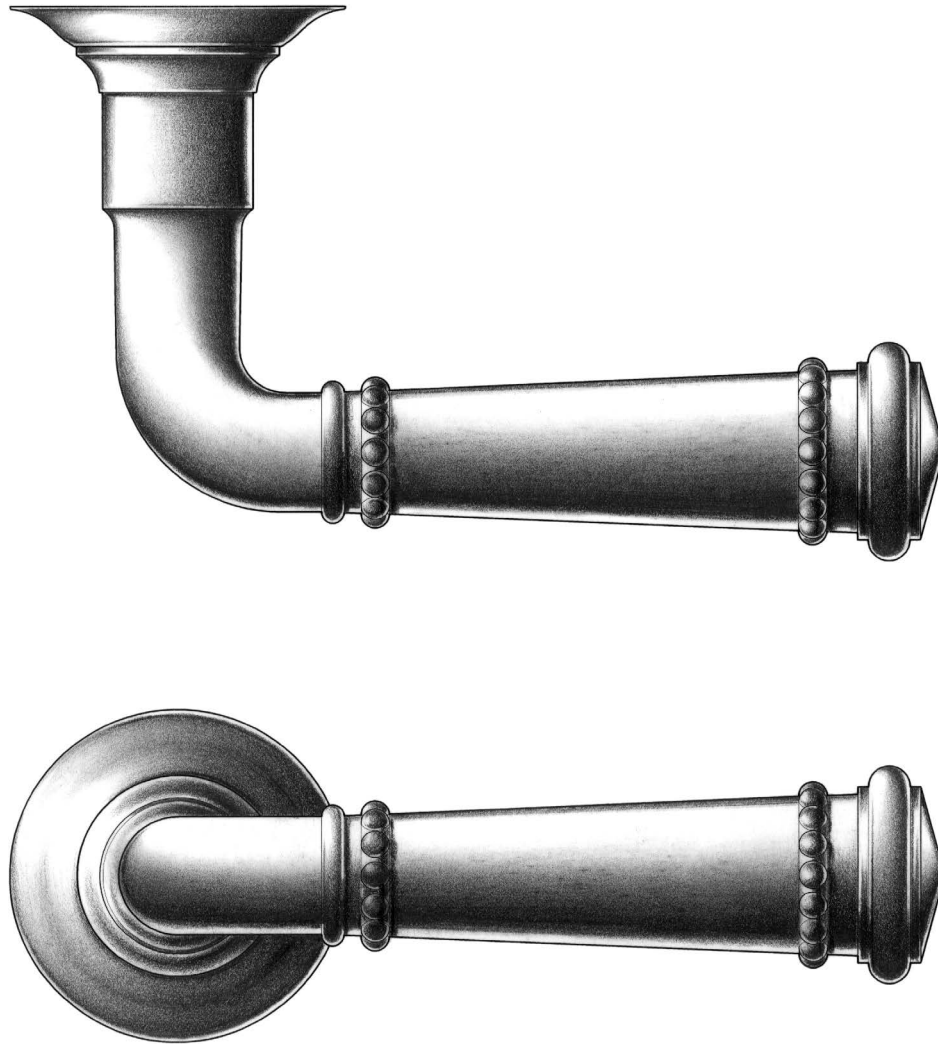

E. R. BUTLER & CO.

PREMIUM GRADE

ER "Empire" Series Lever Handles and Roses  
*With Double Beaded Ridge*

Available in 5" (XL), 4 1/2" (L), and 4" (M) for Doors. (Size M Shown).

Also Available in 3 1/2" (S) and 3" (XS) for Screen Doors and Windows.

Universal Handing.

Solid Turned Brass Lever and Rose.

Standard, Custom Plated and Patinated Finishes Available.

*Full Scale*

FINE ARCHITECTURAL, BUILDERS' AND CABINETMAKERS' HARDWARE