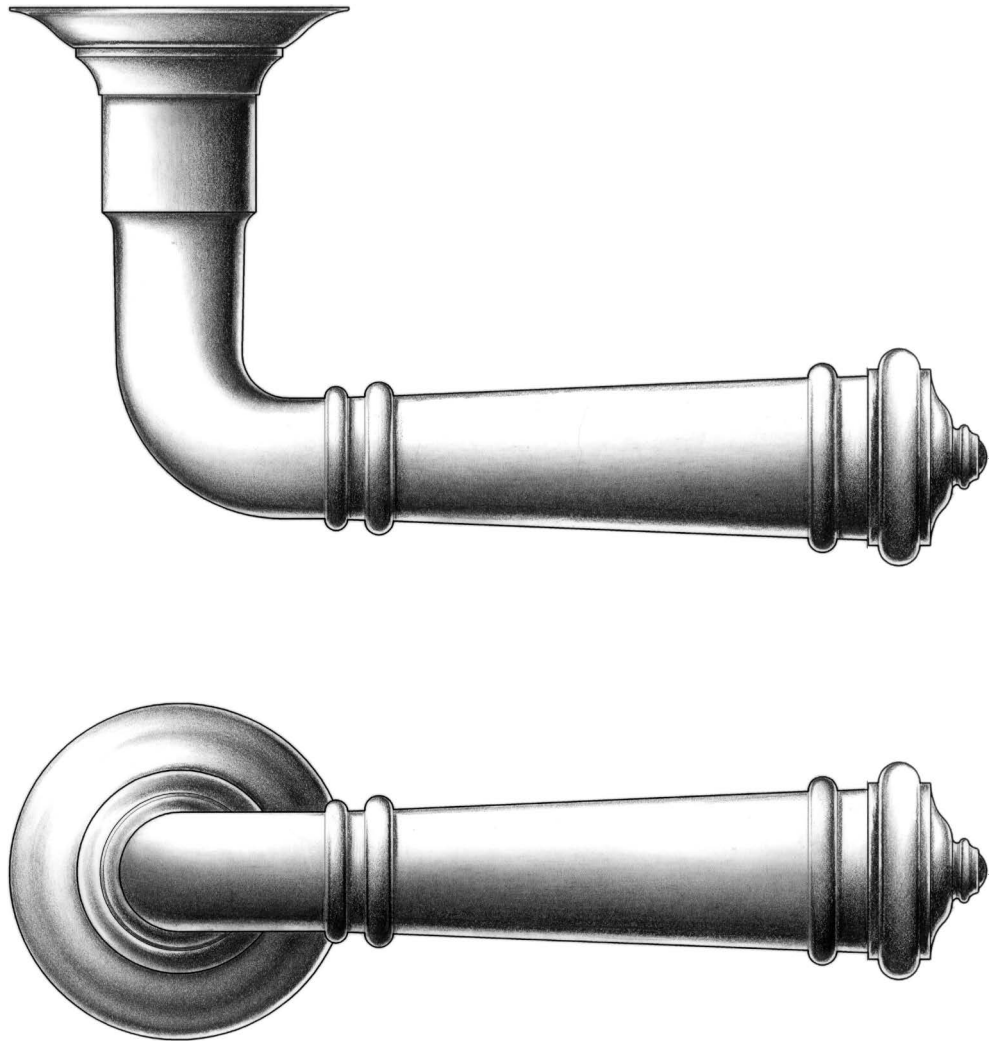

E. R. BUTLER & CO.

PREMIUM GRADE

ER "Empire" Series Lever Handles and Roses
With Semi-Precious Bezel-Set Cabouchon Tip

Available in 5" (XL), 4 1/2" (L), and 4" (M) for Doors. (Size M Shown).

Also Available in 3 1/2" (S) and 3" (XS) for Screen Doors and Windows.

Universal Handing.

Solid Turned Brass Lever and Rose.

Standard, Custom Plated and Patinated Finishes Available.

Full Scale

FINE ARCHITECTURAL, BUILDERS' AND CABINETMAKERS' HARDWARE