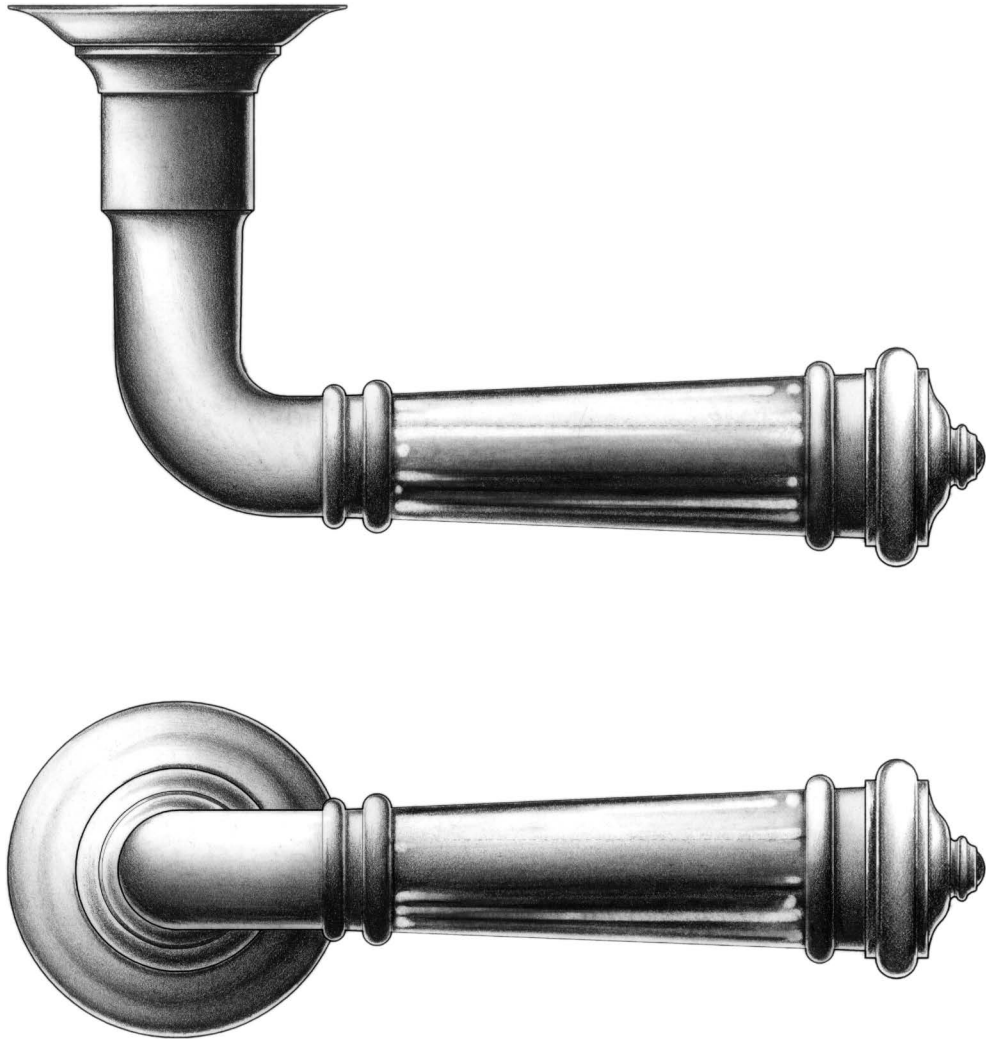

E. R. BUTLER & CO.

PREMIUM GRADE

ER "Empire" Series Lever Handles and Roses
With Hand-Carved Rock Crystal Central Grip & Bezel-Set Cabouchon Tip

Available in 5" (XL), 4½" (L), and 4" (M) for Doors. (Size M Shown).

Also Available in 3½" (S) and 3" (XS) for Screen Doors and Windows.

Universal Handing.

Solid Turned Brass Lever and Rose.

Standard, Custom Plated and Patinated Finishes Available.

Full Scale

FINE ARCHITECTURAL, BUILDERS' AND CABINETMAKERS' HARDWARE