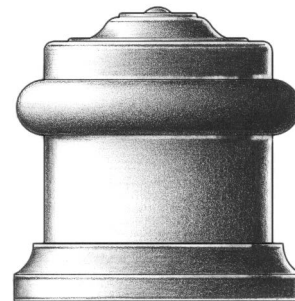

E. R. BUTLER & CO.

fig. ky

fig. lk

fig. dk

fig. rb

PREMIUM GRADE

Traditional Cylindrical Floor Stop

W.C. Vaughan Co. Collection

Available in 1 1/2 inch Diameters for Doors.
Available with Round or Square Bumper Ring (Round Bumper Shown).
Solid Turned Brass with Gray, Brown, or Black Rubber Bumper Ring.
Standard, Custom Plated and Patinated Finishes Available.