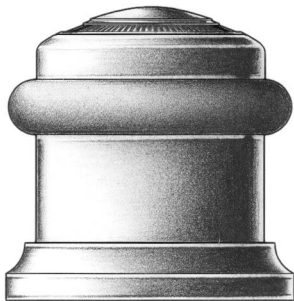

E. R. BUTLER & CO.

fig. ky

fig. lk

fig. dk

fig. rb

PREMIUM GRADE

Traditional Cylindrical Floor Stop

W.C. Vaughan Co. Collection

Available in 1 1/2 inch Diameters for Doors.
Available with Round or Square Bumper Ring (Round Bumper Shown).
Solid Turned Brass with Gray, Brown, or Black Rubber Bumper Ring.
Standard, Custom Plated and Patinated Finishes Available.