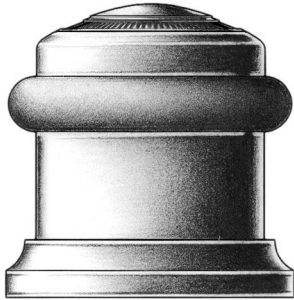

E. R. BUTLER & CO.

fig. ky

fig. lk

fig. dk

fig. rb

PREMIUM GRADE

Traditional Cylindrical Floor Stop

W.C. Vaughan Co. Collection

Available in 1 1/2 inch Diameters for Doors.
Available with Round or Square Bumper Ring (Round Bumper Shown).
Solid Turned Brass with Gray, Brown, or Black Rubber Bumper Ring.
Standard, Custom Plated and Patinated Finishes Available.