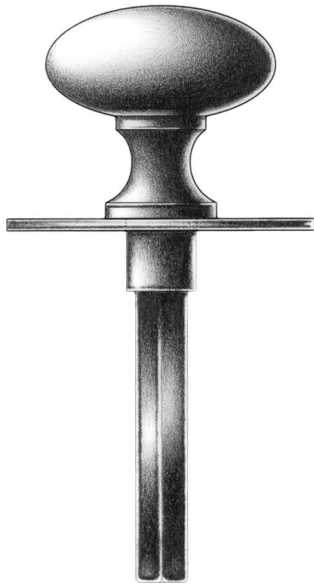

E. R. BUTLER & CO.

fig. oval

fig. crescent

fig. bow

PREMIUM GRADE

Traditional Thumb Turns with Rectangular Escutcheons
W.C. Vaughan Co. Collection

For Use on Privacy and Patio Doors.
Standard with $\frac{3}{16}$ inch Spindle on the Diagonal.
Regularly Furnished with Two No. 4 $\times \frac{1}{2}$ " OHWS.
Solid Cast Brass Knob and Rose.
Standard, Custom Plated and Patinated Finishes Available.

Full Scale

FINE ARCHITECTURAL, BUILDERS' AND CABINETMAKERS' HARDWARE