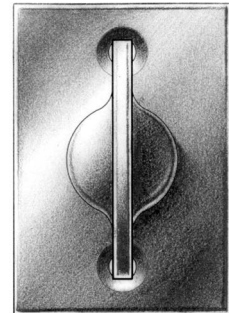

E. R. BUTLER & CO.

fig. oval

fig. crescent

fig. bow

PREMIUM GRADE

Traditional Thumb Turns with Rectangular Escutcheons
W.C. Vaughan Co. Collection

For Use on Privacy and Patio Doors.
Standard with $\frac{3}{16}$ inch Spindle on the Diagonal.
Regularly Furnished with Two No. 4 $\times \frac{1}{2}$ " OHWS.
Solid Cast Brass Knob and Rose.
Standard, Custom Plated and Patinated Finishes Available.

Full Scale

FINE ARCHITECTURAL, BUILDERS' AND CABINETMAKERS' HARDWARE