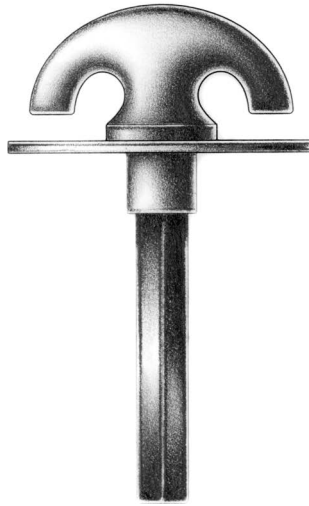

E. R. BUTLER & CO.

fig. oval

fig. crescent

fig. bow

PREMIUM GRADE

Traditional Thumb Turns with Rectangular Escutcheons
W.C. Vaughan Co. Collection

For Use on Privacy and Patio Doors.
Standard with $\frac{3}{16}$ inch Spindle on the Diagonal.
Regularly Furnished with Two No. 4 $\times \frac{1}{2}$ " OHWS.
Solid Cast Brass Knob and Rose.
Standard, Custom Plated and Patinated Finishes Available.

Full Scale

FINE ARCHITECTURAL, BUILDERS' AND CABINETMAKERS' HARDWARE