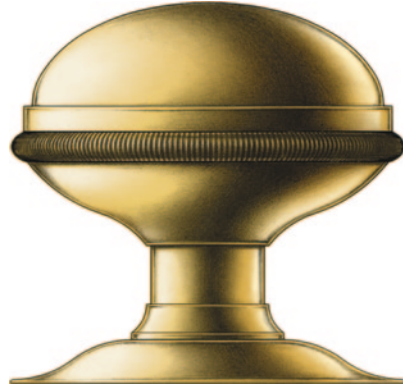

Thumbturn and Rose

*Emergency Trim Ring
with Swinging Cover*

Shutter Knob

*Cylinder Ring
with Swinging Cover*

*Cylindrical Floor Stop
with Trim Ring*

E. R. BUTLER & Co.

*"ER" Design Series
Enoch Robinson Co. Collection*

Knobs Available in 3, 2 3/4, 2 1/2, 2 1/4, 2, and 1 3/4 inch Diameters for Doors (2 3/4 in. Shown).

Also Available in 1 1/2, 1 1/4, 1 and 3/4 inch Diameters for Cabinets and Fine Furniture.

Solid Turned Brass Knob and Rose.