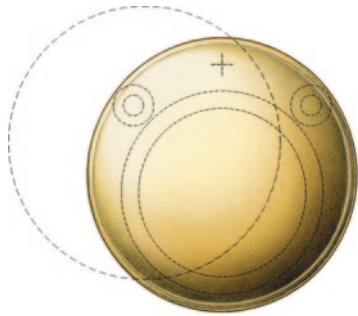

Thumbturn and Rose

*Emergency Trim Ring
with Swinging Cover*

Shutter Knob

*Cylinder Ring
with Swinging Cover*

*Cylindrical Floor Stop
with Trim Ring*

E. R. BUTLER & Co.

*"ER" Design Series
Enoch Robinson Co. Collection*

Knobs Available in 3, 2 3/4, 2 1/2, 2 1/4, 2, and 1 3/4 inch Diameters for Doors (2 3/4 in. Shown).

Also Available in 1 1/2, 1 1/4, 1 and 3/4 inch Diameters for Cabinets and Fine Furniture.

Solid Turned Brass Knob and Rose.