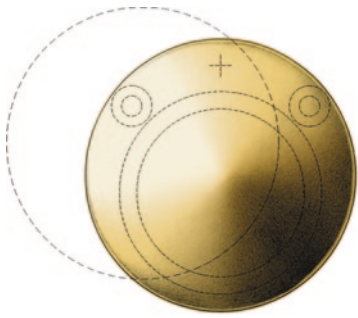

Thumbturn and Rose

*Emergency Trim Ring
with Swinging Cover*

Shutter Knob

*Cylinder Ring
with Swinging Cover*

*Cylindrical Floor Stop
with Trim Ring*

E. R. BUTLER & Co.

*"EU" Design Series
Enoch Robinson Co. Collection*

Knobs Available in 3, 2 3/4, 2 1/2, 2 1/4, 2, and 1 3/4 inch Diameters for Doors (2 3/4 in. Shown).

Also Available in 1 1/2, 1 1/4, 1 and 3/4 inch Diameters for Cabinets and Fine Furniture.

Solid Turned Brass Knob and Rose.