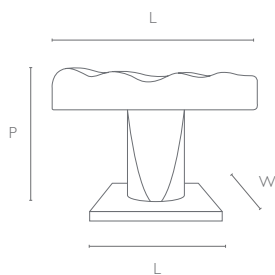

LEVER HANDLE 1003
ON ROSE 1000

LEVER HANDLE 1003
ON PLATE 1000

SMALL PULL HANDLE 1003

LARGE
PULL HANDLE 1003

COLLECTION 1003

MODERN

LEVER HANDLE 1003 ON ROSE 1000

Lever Handle : 114 mm x 45 mm (LxP)

Rose 1000 :

35 mm x 35 mm

45 mm x 45 mm

50 mm x 50 mm

OLIVE 1003 ON ROSE FOR WINDOW

Olive : 75 mm x 45 mm (LxP)

Rose : 66 mm x 33 mm (LxW)

PLATE 1000

195 mm x 50 mm (LxW)

All dimensions possible

MAISON VERVLOET

SINCE 1905

HANDMADE FOR HANDS

Vervloet is an outstanding reference with more than a century of experience in the field of decorative hardware. Every piece of Vervloet's collection is moulded and cast in the purest bronzes and brasses, then chased and finished by highly qualified craftsmen. The company offers a vast range of possibilities. Thousands of models, result of several generations of master bronze craftsmen.