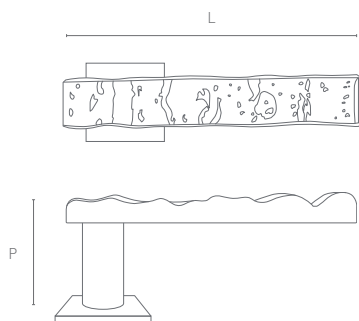

LEVER HANDLE 1003
ON ROSE 1000

LEVER HANDLE 1003
ON PLATE 1000

SMALL PULL HANDLE 1003

LARGE
PULL HANDLE 1003

COLLECTION 1003

MODERN

LEVER HANDLE 1003 ON ROSE 1000

Lever Handle : 114 mm x 45 mm (LxP)

Rose 1000 :

35 mm x 35 mm

45 mm x 45 mm

50 mm x 50 mm

OLIVE 1003 ON ROSE FOR WINDOW

Olive : 75 mm x 45 mm (LxP)

Rose : 66 mm x 33 mm (LxW)

PLATE 1000

195 mm x 50 mm (LxW)

All dimensions possible

MAISON VERVLOET

SINCE 1905

HANDMADE FOR HANDS

Vervloet is an outstanding reference with more than a century of experience in the field of decorative hardware. Every piece of Vervloet's collection is moulded and cast in the purest bronzes and brasses, then chased and finished by highly qualified craftsmen. The company offers a vast range of possibilities. Thousands of models, result of several generations of master bronze craftsmen.