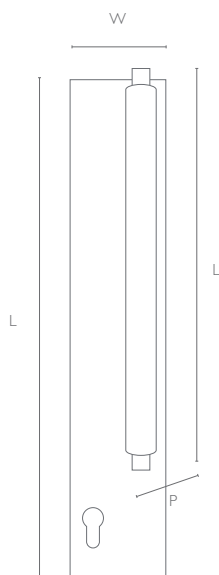

DOOR BELL KNOB

THUMB TURN

FURNITURE KNOB

LEVER HANDLE ON ROSE

PULL HANDLE  
ON PLATE

LEVER HANDLE  
ON LARGE PLATE

LEVER HANDLE  
ON SMALL PLATE

## LEVER HANDLE EUCLIDE

120 mm x 54 mm (LxP)

## PLATE EUCLIDE

Plate S : 160 mm x 40 mm

Plate M : 420 mm x 40 mm

## PULL HANDLE EUCLIDE ON PLATE

Pull Handle : 310 mm x 75 mm (LxP)

Plate : 420 mm x 80 mm (LxW)