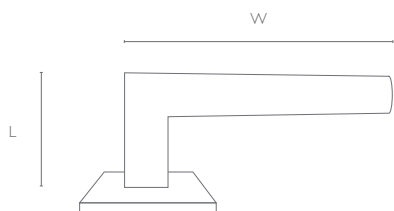

DOOR BELL KNOB

THUMB TURN

FURNITURE KNOB

LEVER HANDLE ON ROSE

PULL HANDLE  
ON PLATE

LEVER HANDLE  
ON LARGE PLATE

LEVER HANDLE  
ON SMALL PLATE

## LEVER HANDLE EUCLIDE

120 mm x 54 mm (LxP)

## PLATE EUCLIDE

Plate S : 160 mm x 40 mm

Plate M : 420 mm x 40 mm

## PULL HANDLE EUCLIDE ON PLATE

Pull Handle : 310 mm x 75 mm (LxP)

Plate : 420 mm x 80 mm (LxW)