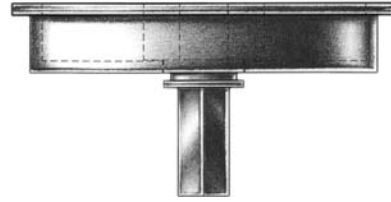

E. R. BUTLER & CO.

fig. round

fig. square

PREMIUM GRADE

Plain Mortise Flush Thumb Turn

E.R. Butler & Co. Collection

For Use on Privacy Pocketing Doors.
Standard with $\frac{3}{16}$ inch Spindle on the Diagonal.
Regularly Furnished with Two No. 4 $\times \frac{1}{2}$ " OHWS.
Solid Machined Brass Turn and Escutcheon.
Standard, Custom Plated and Patinated Finishes Available.