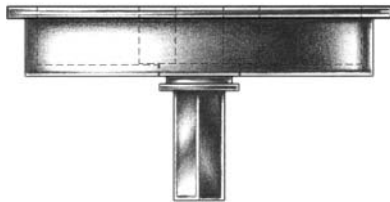

E. R. BUTLER & CO.

fig. round

fig. square

PREMIUM GRADE

Plain Mortise Flush Thumb Turn

E.R. Butler & Co. Collection

For Use on Privacy Pocketing Doors.
Standard with $\frac{3}{16}$ inch Spindle on the Diagonal.
Regularly Furnished with Two No. 4 $\times \frac{1}{2}$ " OHWS.
Solid Machined Brass Turn and Escutcheon.
Standard, Custom Plated and Patinated Finishes Available.

Full Scale

FINE ARCHITECTURAL, BUILDERS' AND CABINETMAKERS' HARDWARE