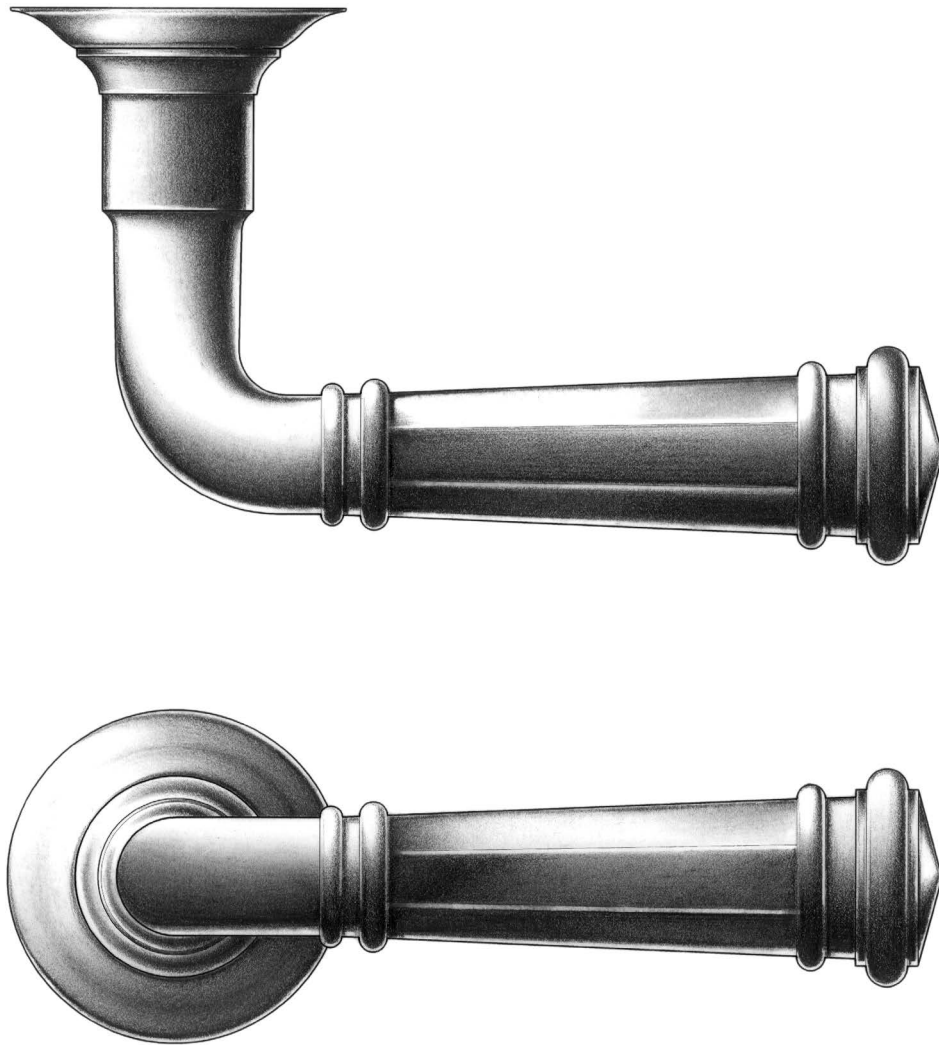

E. R. BUTLER & CO.

PREMIUM GRADE

ER "Empire" Series Lever Handles and Roses
With Octagonal Central Grip

Available in 5" (XL), 4 1/2" (L), and 4" (M) for Doors. (Size M Shown).

Also Available in 3 1/2" (S) and 3" (XS) for Screen Doors and Windows.

Universal Handing.

Solid Turned Brass Lever and Rose.

Standard, Custom Plated and Patinated Finishes Available.

Full Scale

FINE ARCHITECTURAL, BUILDERS' AND CABINETMAKERS' HARDWARE