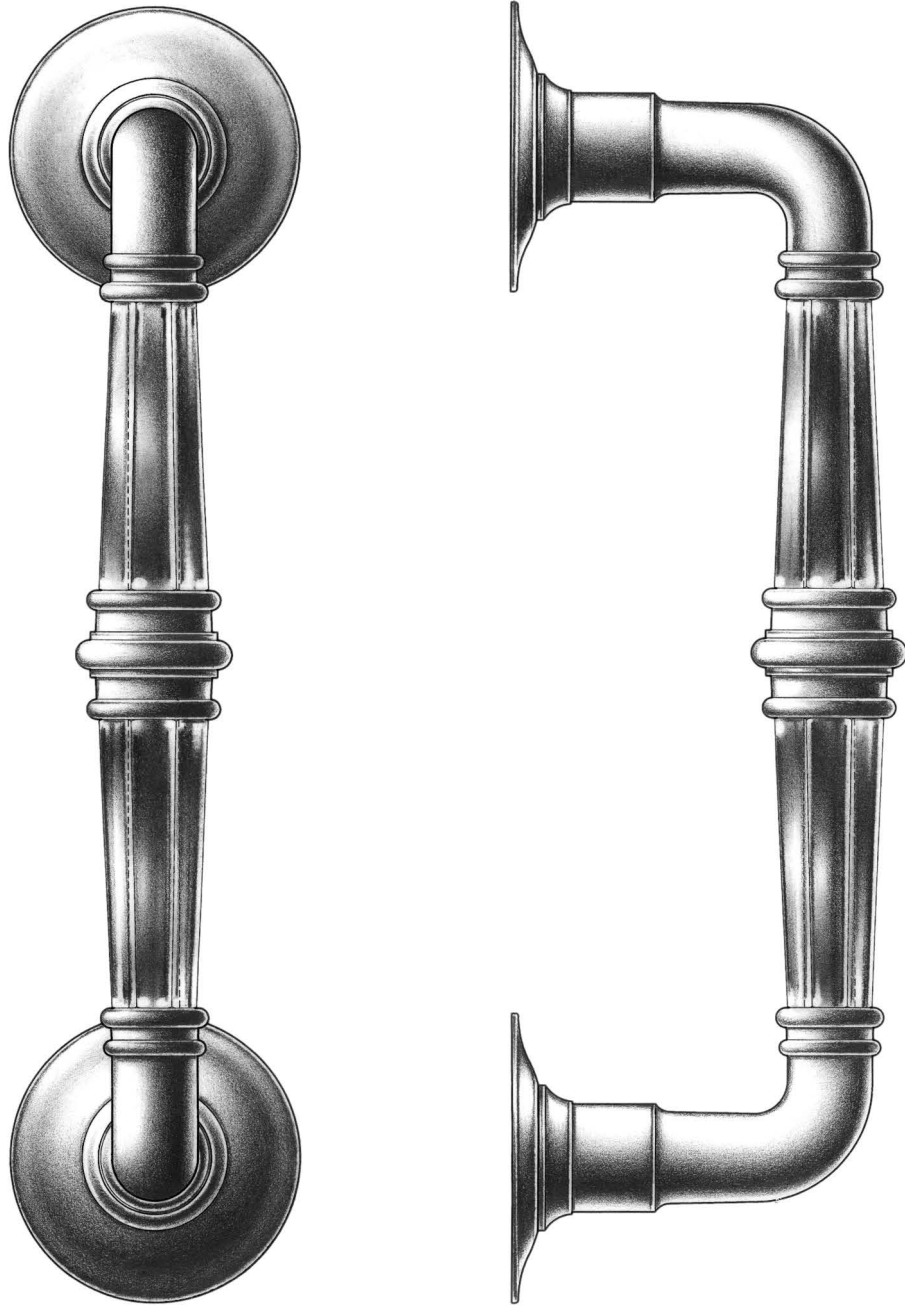

E. R. BUTLER & CO.

PREMIUM GRADE

ER "Empire" Series Crystal Door Pulls
With Octagonal Hand-Carved Rock Crystal Grips

Available in 5 1/4" (XS), 6 5/8" (S), 7 5/8" (M), 8 5/8" (L) and 9 1/2" (XL) Lengths (Center-to-Center).

For Doors, Cabinets and Fine Furniture.

Regularly Furnished with No. 4, 6, or 8—32 x 1 3/4" THMS.

Solid Machined Brass.

Standard, Custom Plated and Patinated Finishes Available.

Full Scale

FINE ARCHITECTURAL, BUILDERS' AND CABINETMAKERS' HARDWARE