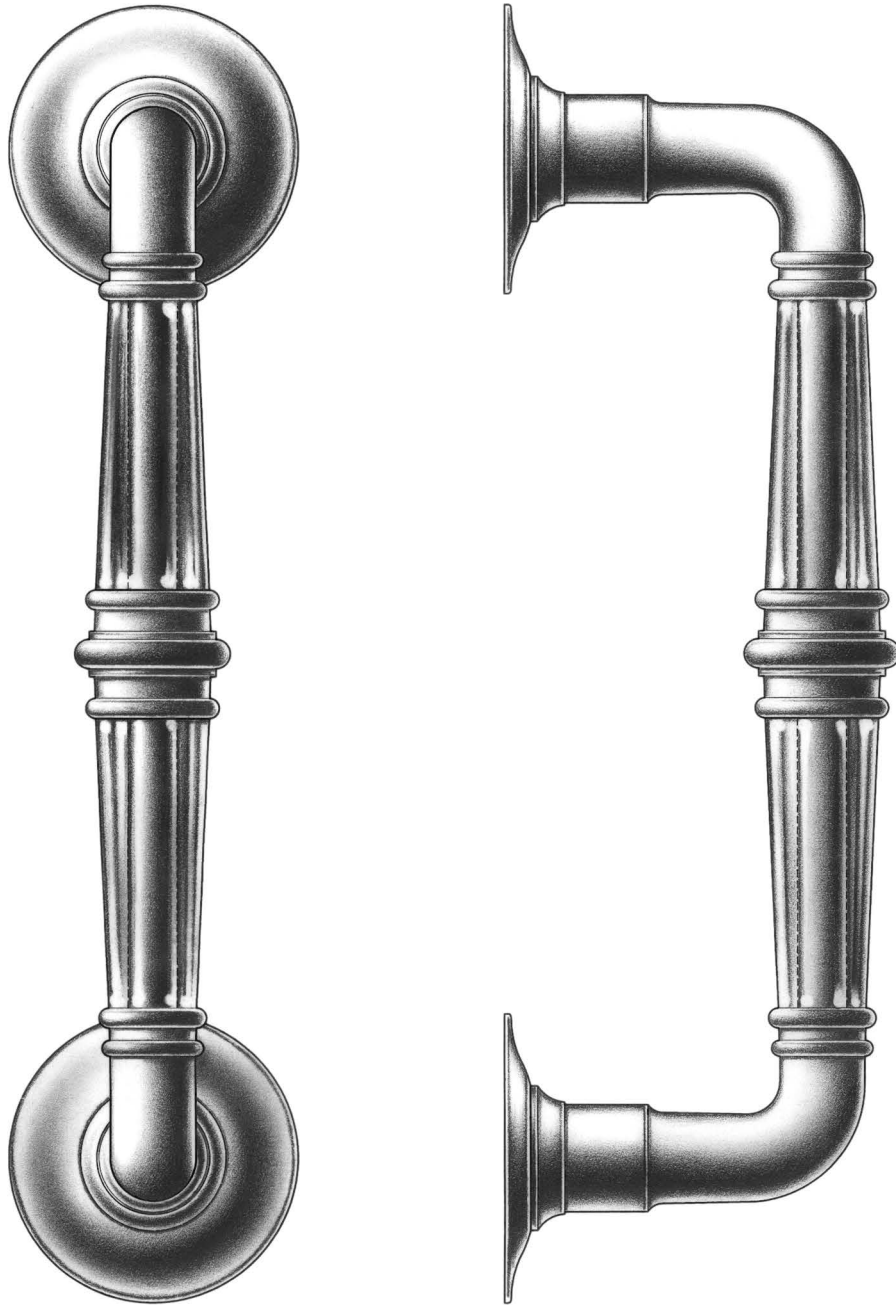

E. R. BUTLER & CO.

PREMIUM GRADE

ER "Empire" Series Crystal Door Pulls

With Round Hand-Carved Rock Crystal Grips

Available in 5 1/4" (XS), 6 5/8" (S), 7 5/8" (M), 8 5/8" (L) and 9 1/2" (XL) Lengths (Center-to-Center).

For Doors, Cabinets and Fine Furniture.

Regularly Furnished with No. 4, 6, or 8—32 × 1 3/4" THMS.

Solid Machined Brass.

Standard, Custom Plated and Patinated Finishes Available.

Full Scale

FINE ARCHITECTURAL, BUILDERS' AND CABINETMAKERS' HARDWARE