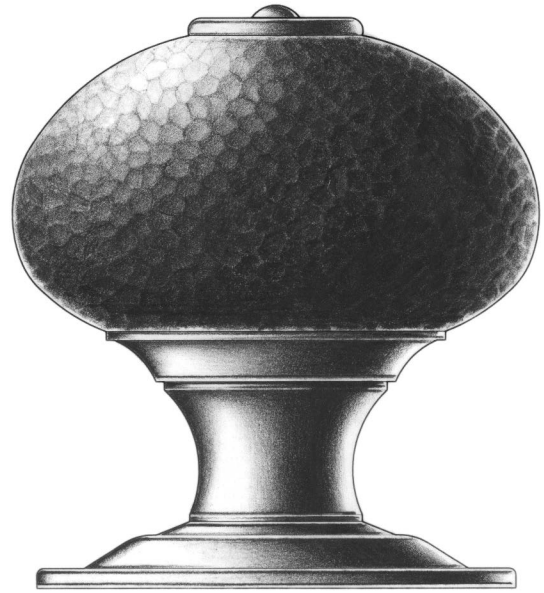

E. R. BUTLER & CO.

Plain

Hand Hammered

PREMIUM GRADE

Traditional BY Series Door Knobs and Roses

W.C. Vaughan Co. Collection

Available in $2\frac{3}{4}$, $2\frac{1}{2}$, $2\frac{1}{4}$, 2, and $1\frac{3}{4}$ inch Diameters for Doors ($2\frac{1}{2}$ in. Shown).
Available in 3 inch Diameters for Use as Center Knobs.
Also Available in $1\frac{1}{2}$, $1\frac{1}{4}$, 1, $\frac{3}{4}$ and $\frac{1}{2}$ inch Diameters for Cabinets and Fine Furniture.
Solid Turned Brass Knob and Rose.
Standard, Custom Plated and Patinated Finishes Available.

Full Scale

FINE ARCHITECTURAL, BUILDERS' AND CABINETMAKERS' HARDWARE