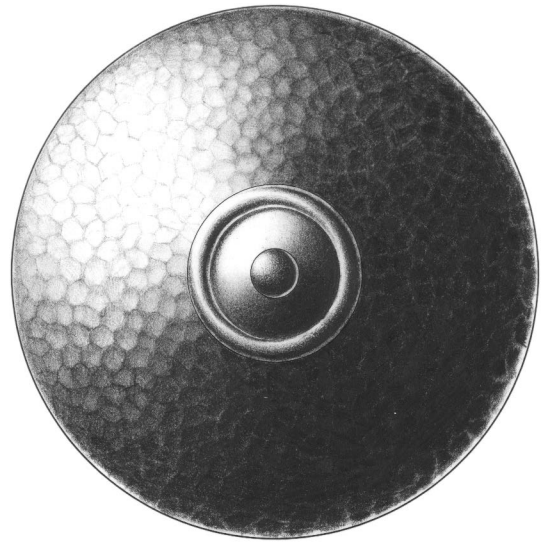

E. R. BUTLER & CO.

Plain

Hand Hammered

PREMIUM GRADE

Traditional BY Series Door Knobs and Roses

W.C. Vaughan Co. Collection

Available in $2\frac{3}{4}$, $2\frac{1}{2}$, $2\frac{1}{4}$, 2, and $1\frac{3}{4}$ inch Diameters for Doors ($2\frac{1}{2}$ in. Shown).
Available in 3 inch Diameters for Use as Center Knobs.
Also Available in $1\frac{1}{2}$, $1\frac{1}{4}$, 1, $\frac{3}{4}$ and $\frac{1}{2}$ inch Diameters for Cabinets and Fine Furniture.
Solid Turned Brass Knob and Rose.
Standard, Custom Plated and Patinated Finishes Available.