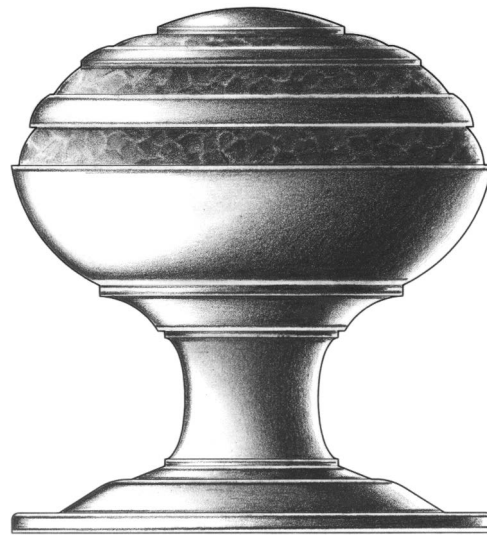

E. R. BUTLER & CO.

Plain

Hand Hammered

PREMIUM GRADE

Traditional FR Series Door Knobs and Roses

W.C. Vaughan Co. Collection

Available in $2\frac{3}{4}$, $2\frac{1}{2}$, $2\frac{1}{4}$, 2, and $1\frac{3}{4}$ inch Diameters for Doors ($2\frac{1}{2}$ in. Shown).
Available in 3 inch Diameters for Use as Center Knobs.
Also Available in $1\frac{1}{2}$, $1\frac{1}{4}$, 1, $\frac{3}{4}$ and $\frac{1}{2}$ inch Diameters for Cabinets and Fine Furniture.
Solid Turned Brass Knob and Rose.
Standard, Custom Plated and Patinated Finishes Available.