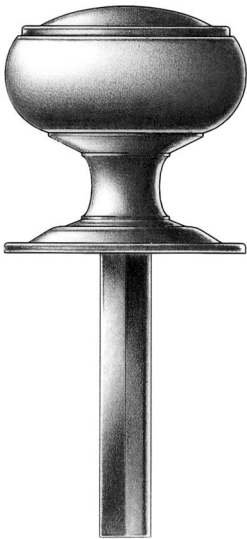

E. R. BUTLER & CO.

fig. ng

fig. vc

fig. nn

PREMIUM GRADE

Traditional Thumb Turns and Roses
W.C. Vaughan Co. Collection

Available in 1 1/4 inch Diameters for Privacy and Patio Doors.
Standard with 3/16 inch Spindle on the Diagonal.
Regularly Furnished with Two No. 4 x 1/2" OHWS.
Solid Turned Brass Knob and Rose.
Standard, Custom Plated and Patinated Finishes Available.

Full Scale

FINE ARCHITECTURAL, BUILDERS' AND CABINETMAKERS' HARDWARE