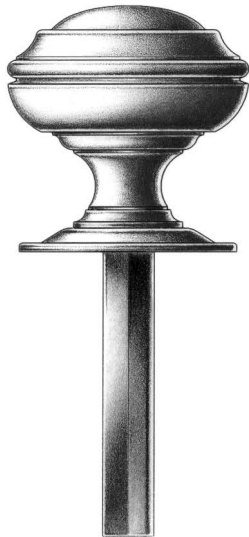

E. R. BUTLER & CO.

fig. eg

fig. og

fig. en

PREMIUM GRADE

Traditional Thumb Turns and Roses

W.C. Vaughan Co. Collection

Available in 1 1/4 inch Diameters for Privacy and Patio Doors.
Standard with 3/16 inch Spindle on the Diagonal.
Regularly Furnished with Two No. 4 x 1/2" OHWS.
Solid Turned Brass Knob and Rose.
Standard, Custom Plated and Patinated Finishes Available.

Full Scale

FINE ARCHITECTURAL, BUILDERS' AND CABINETMAKERS' HARDWARE