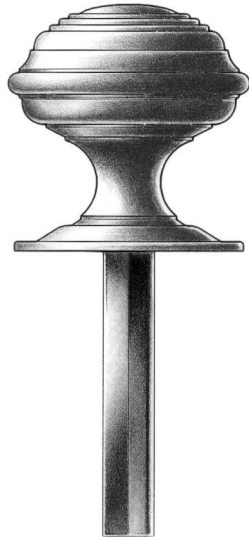

E. R. BUTLER & CO.

fig. eg

fig. og

fig. en

PREMIUM GRADE

Traditional Thumb Turns and Roses

W.C. Vaughan Co. Collection

Available in 1 1/4 inch Diameters for Privacy and Patio Doors.
Standard with 3/16 inch Spindle on the Diagonal.
Regularly Furnished with Two No. 4 x 1/2" OHWS.
Solid Turned Brass Knob and Rose.
Standard, Custom Plated and Patinated Finishes Available.

Full Scale

FINE ARCHITECTURAL, BUILDERS' AND CABINETMAKERS' HARDWARE