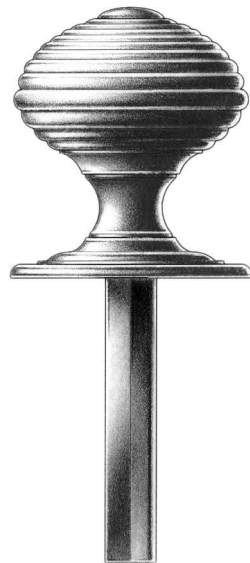

E. R. BUTLER & CO.

fig. eg

fig. og

fig. en

PREMIUM GRADE

Traditional Thumb Turns and Roses

W.C. Vaughan Co. Collection

Available in 1 1/4 inch Diameters for Privacy and Patio Doors.
Standard with 3/16 inch Spindle on the Diagonal.
Regularly Furnished with Two No. 4 x 1/2" OHWS.
Solid Turned Brass Knob and Rose.
Standard, Custom Plated and Patinated Finishes Available.

Full Scale

FINE ARCHITECTURAL, BUILDERS' AND CABINETMAKERS' HARDWARE